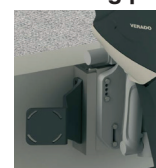

Mounting plate

Allows anchor
installation without
drilling holes or
removing the motor.
Do-it-yourself-
installation to the
right or the left side.
Includes fasteners.

363,00€