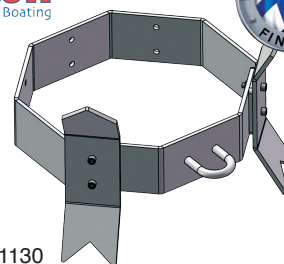

9513051130

Stackable 30 kg

Additional weights upto a max. 40 kg can be attached. Easy to carry. Additional weights must be purchased separately.

219,00€