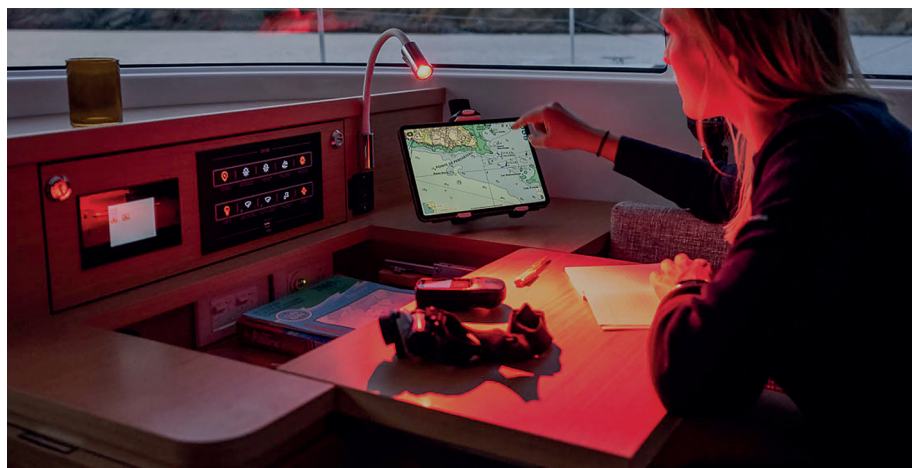

Bracket

Choose your preferred mounting option:

1. **Surface mountable, to be screwed**
2. **Adhesive bracket, with 2-sided tape**
3. **With suction cup bracket**

1) Stand	2) Base	3) Bracket		
Tablet bracket	Adjustable 360°	Surface mountable	9514601212	125,00€
Tablet bracket	Adjustable 360°	Adhesive bracket	9514601214	139,00€
Tablet bracket	Adjustable 360°	Suction cup bracket	9514601216	149,00€