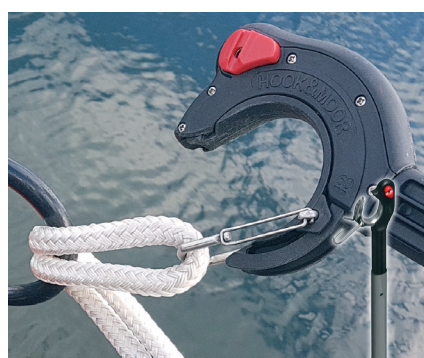

## Winch handles

Non-locking  
200 mm 9512401776 **49,00€**

With lock  
200 mm 9512401779 **62,00€**  
250 mm 9512401781 **66,00€**

From **49,00€**

Winch handle pocket  
9512401710 **19,90€**

9512099085

## Boom brake

*Gyb'Easy*. Slows movements of boom during change of tack. Suitable for max. 44' boats. Supplied with *Gyb'Flex* rope; 16 m, Ø 11 mm.

**279,00**

## Boat hook

*Hook And Moor*. No difficult preparations or feeding ropes. Works as an ordinary boat hook too. Telescopic handle. 102 - 250 cm.

**179,00€**

## Anchor line reels

Easy installation on rail  
Ø 22 - 30 mm.

**Line length 32 m, width 25 mm.**  
Diameter with line guide 320 mm,  
without line guide 290 mm.  
Breaking strength 2000 kg.  
9513055037 **99,00€**