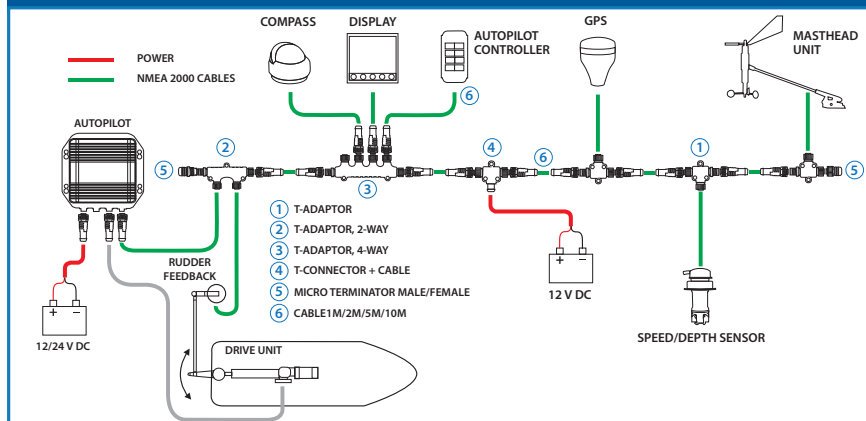

**119,00€**

9514611005

**PRO package**

2x T-connector, 2x T-connector 2-way,  
2x T-connector 4-way, drop cables 2 m,  
5 m and 10 m, terminator: male/female,  
storage box.

**149,00€**

**This is how you build NMEA-2000 networks:**