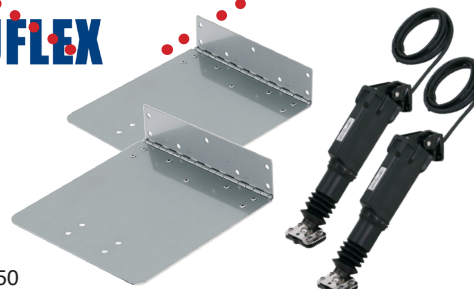

9519040950

Trim cylinder serie 12"x 9"

2 pcs AC12 trim cylinders 273 mm 43001V (short model), 12 V DC and trim plates 2 pcs P12" x L9".

719,00€