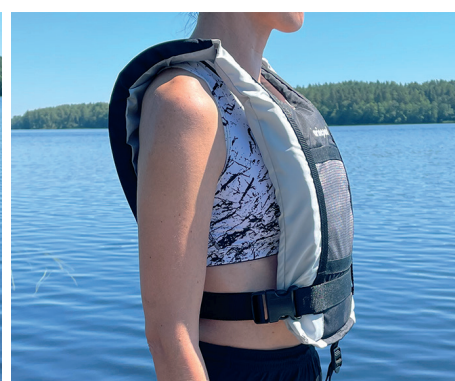

50N kayak-/SUP-lifejacket

Specially designed for active water sports enthusiasts. Thanks to its design, the well-fitting vest offers free movement for the hands. Price/pc.

Black 9557202050
Blue 9557202052

33,00€