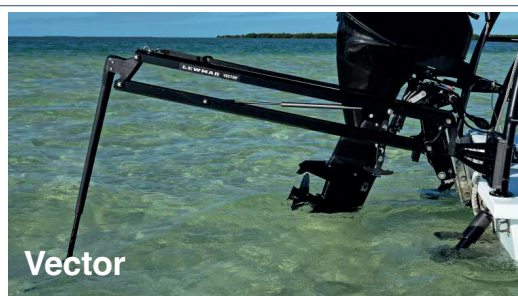

Axis

Vector