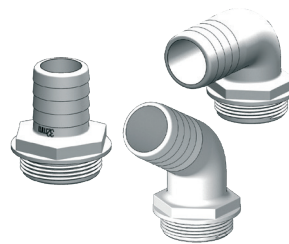

Hose connector white

Made of white composite.

Straight, 1 1/2", 38 mm	9515030310	7,90€
90°, 1 1/2", 38 mm	9515030312	12,50€
120°, 1 1/2", 38 mm	9515030314	12,50€

From **7,90€**