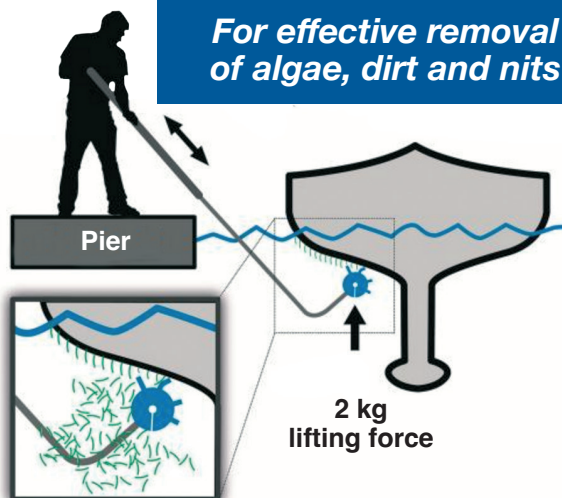

For effective removal of algae, dirt and nits

Scrubbis™
Go green, get speed.

9513029036

Telescopic handle

Handle for Scrubbis Brush 9513029034. The telescopic handle allows you to scrub the hull from deck or nearby dock. 110 - 210 cm.

29,90€

9513029030

Hull cleaning brush

The brush is pressed against the surface of the hull with a lifting force of 2 kg. Includes shaft, length 113 - 320 cm. Width 40 cm.

119,00€

9513029034

Boatbrush + container

Integrated, collapsible water tank. Volume 4 l. Fill the water tank by immersing it in sea or lake water.

48,00€

JOINTS INDUSTRY SOUDAL

Cleaning cloths

Clean e.g. ink, glue, oil and grease.

Cleaning package
Joints Wipes. 10 kpl.
9519500294   **2,90€**

Cleaning wipes
Soudal Swipex Wipes.
100 kpl. 9519500293   **14,90€**

From **2,90€**